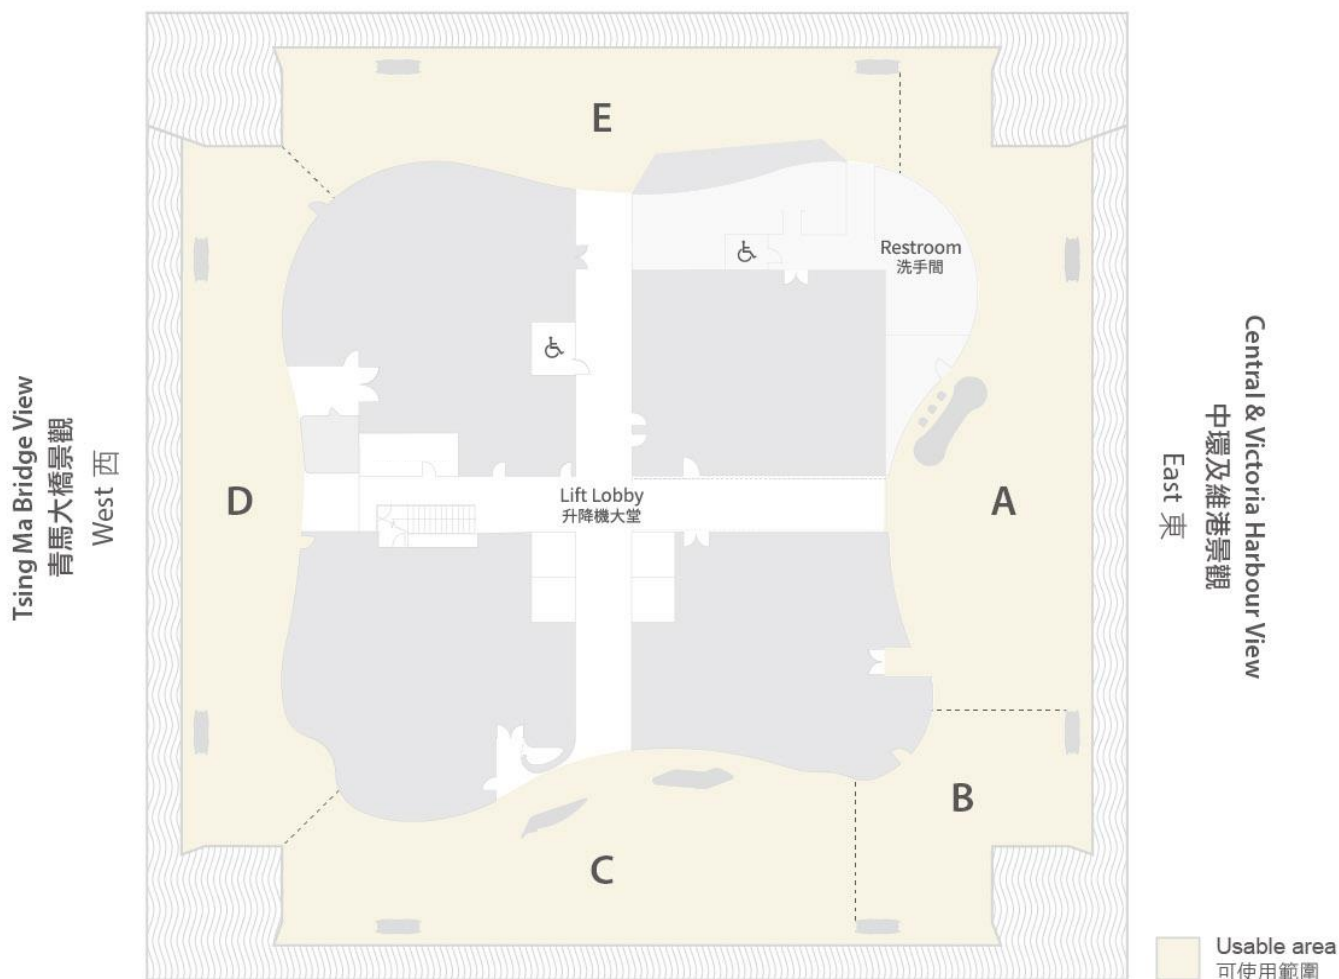

Lion Rock View  
獅子山景觀  
North 北

South 南  
Central & Sheung Wan View  
中環及上環景觀

Function area	Usable Area	Usable area (sq.ft. /sq.m.)	Ceiling height (ft./m.)	Capacity (in person)		
				Standing cocktails	Theatre	Round table of 12
360° Hong Kong View	A – E	16,000 / 1486	11.5 - 29.5 / 3.5 - 9	1,000	680	504
180° Victoria Harbour View	A – C	9,500 / 883	11.5 - 29.5 / 3.5 - 9	600	500	336
180° Kowloon View	A+B+E	8,900 / 827	11.5 - 29.5 / 3.5 - 9	550	400	312
Central & Victoria Harbour View	A+B	5,600 / 520	11.5 - 29.5 / 3.5 - 9	300	250	204
Victoria Harbour View	A	4,000 / 372	11.5 - 29.5 / 3.5 - 9	200	200	156
Lion Rock View	E	3,300 / 307	11.5 / 3.5	180	140	96
Full Central View	B+C	5,500 / 511	11.5 / 3.5	300	250	216
Central View	B	1,600 / 149	11.5 / 3.5	100	80	60